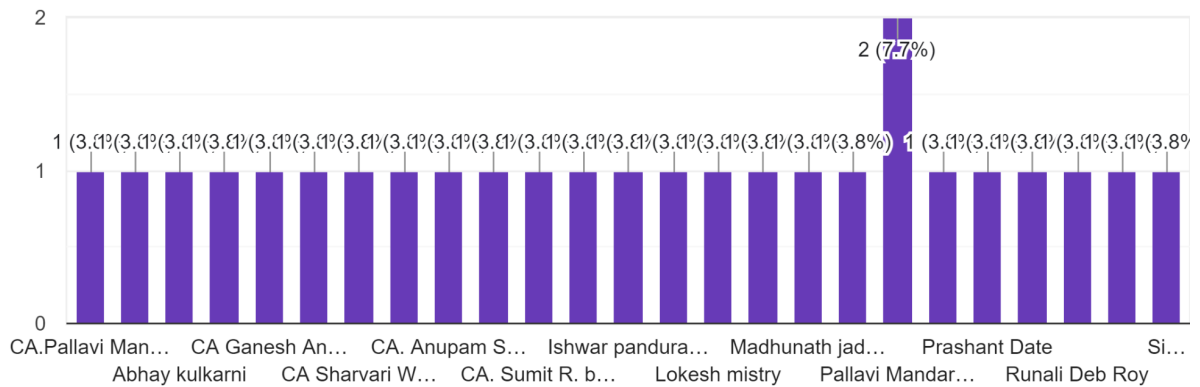

SNDT ARTS AND COMMERCE COLLEGE FOR WOMEN, PUNE-38 Questionnaire Employers 2021-22 Report

26 responses

Name of the Firm

26 responses

Name of the Employer

26 responses

Contact detail of the Employer

26 responses