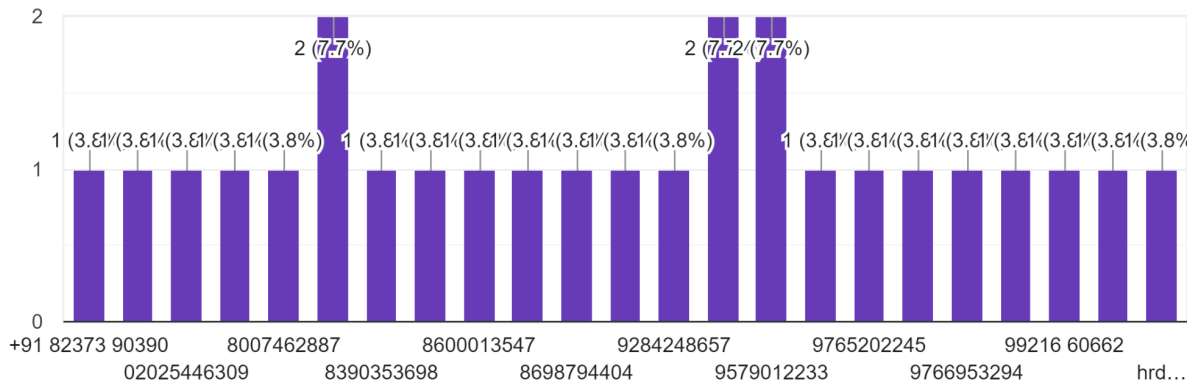

SNDT ARTS AND COMMERCE COLLEGE FOR WOMEN, PUNE-38 Questionnaire Employers 2021-22 Report

26 responses

Name of the Firm

26 responses

Name of the Employer

26 responses

Contact detail of the Employer

26 responses