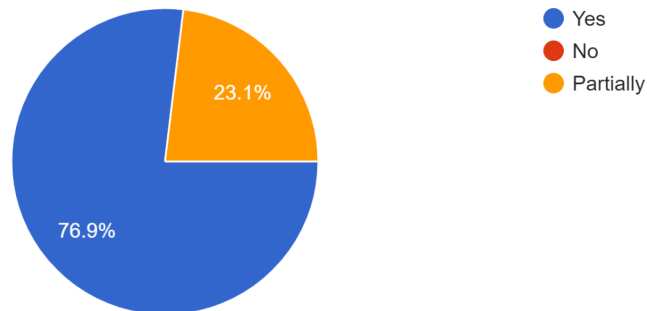

Do you think that the student learning the prescribed Courses offered in the College are suitable for the changing trends of your business ?

26 responses