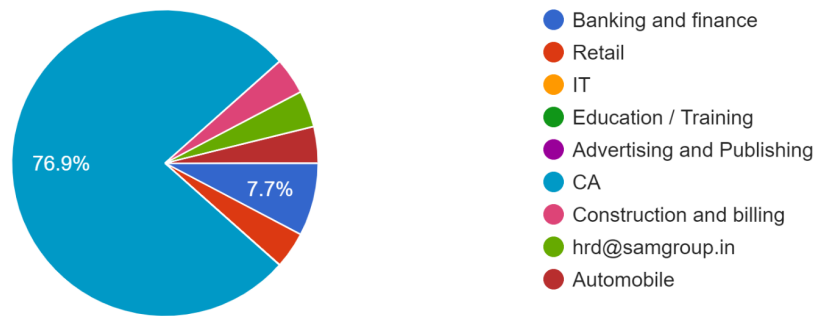

Sector in which firm is operating

26 responses