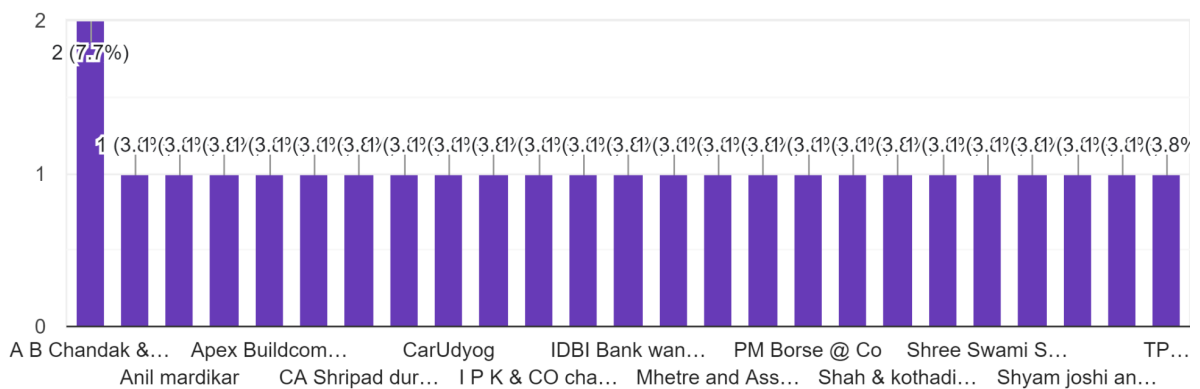

SNDT ARTS AND COMMERCE COLLEGE FOR WOMEN, PUNE-38 Questionnaire Employers 2021-22 Report

26 responses

Name of the Firm

26 responses

Name of the Employer

26 responses

Contact detail of the Employer

26 responses