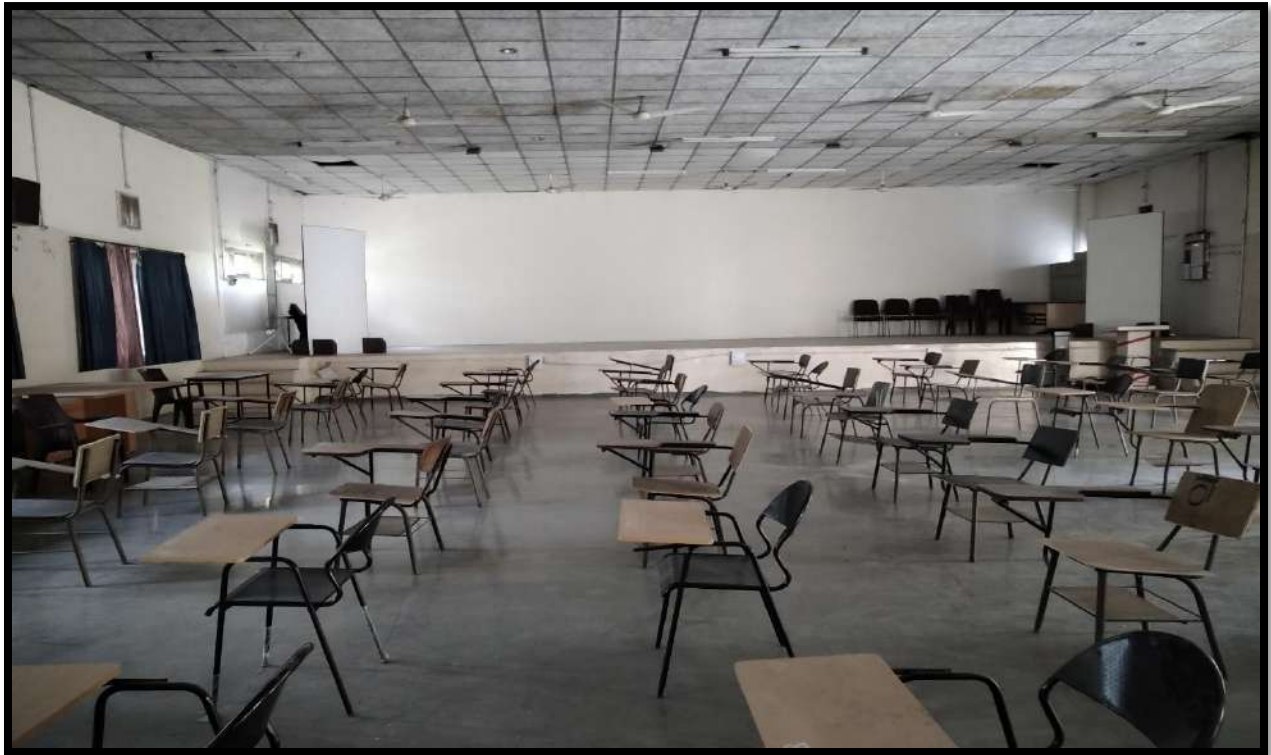

Contents

Facilities for Cultural activities	3
Seminar Hall No.1	3
Open Stage.....	4
Tarapore Hall.....	5
Drawing and Painting Department	6
Department of Music	7
Visitors' Shed.....	8
Facilities for Sports.....	9
Ground No.1	9
Ground No.2.....	9
Adventure Wall.....	10
Sports Equipment.....	11
Gymnasium.....	12
Space for Yoga	14

Facilities for Cultural activities Seminar Hall No.1

Open Stage

Tarapore Hall

The Tarapore Hall in the SNTD Women's University, Pune Campus which is made available on demand.

Drawing and Painting Department