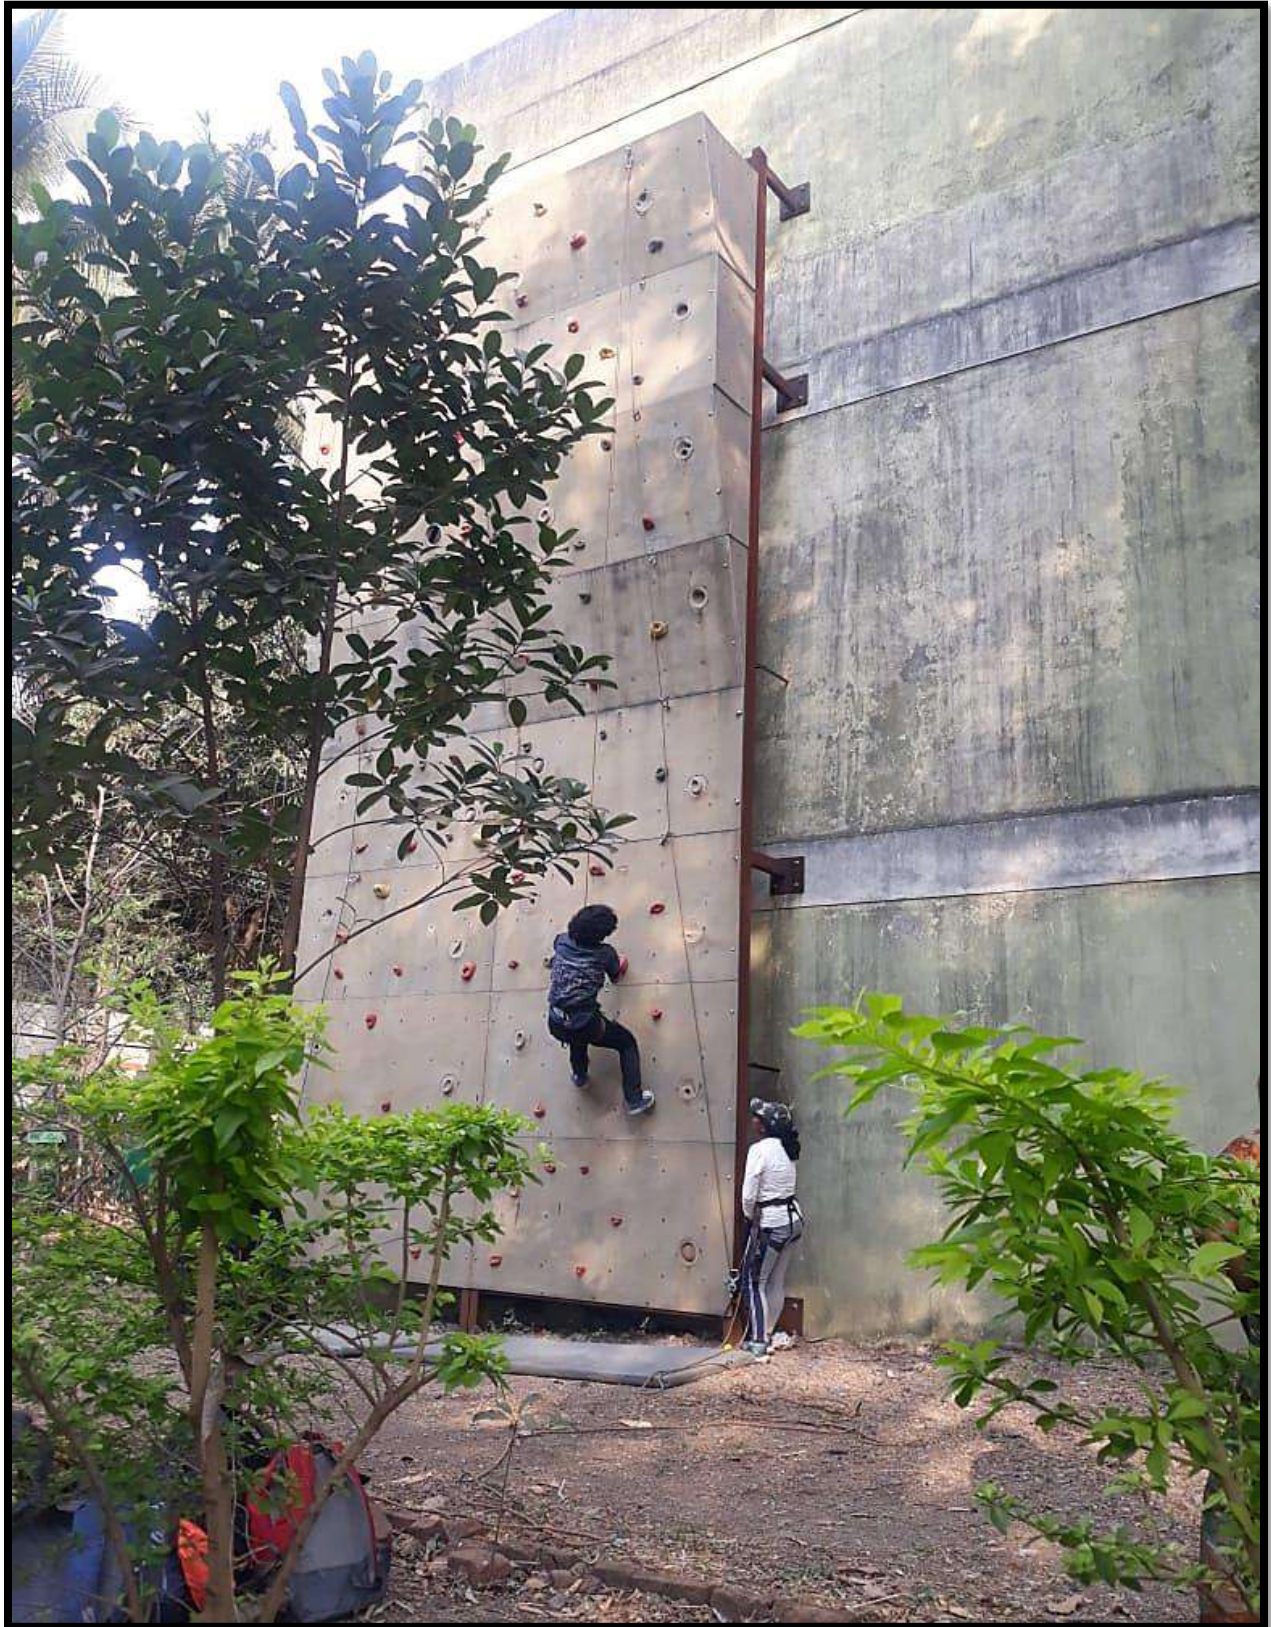

Department of Music

Visitors' Shed

Facilities for Sports
Ground No.1

Ground No.2

Adventure Wall

Sports Equipment

Playing kit and facilities available:

Sr. No.	Particular	Quantity
1.	Basketballs	8
2.	Volleyballs	6
3.	Footballs	4
4.	Tennis Balls	6
5.	Hurdle	6
6.	Throw Balls	4
7.	Badminton Racket	8 Pair
8.	Cricket-kit	1 set (2 bat,2 set stump, 6 Balls)
9.	Carrrom Boards	2
10.	Chess Boards	6
11.	Tug of War Ropes	1
12.	Shot Put	2
13.	Discus	1
14.	Javelin	3
15.	Skipping Ropes	24
16.	Rings	3